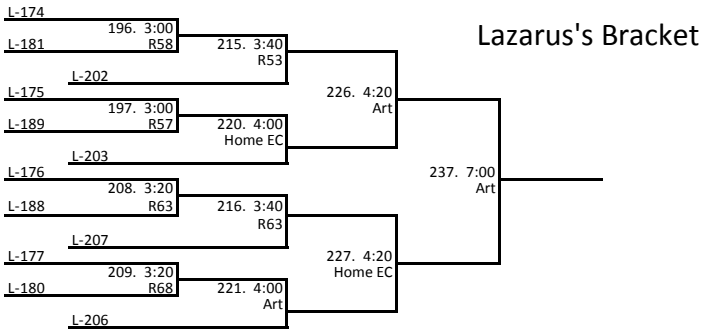

Staff Room Assignments

West Liberty 1 -	Band Rm
West Liberty 2 -	R57
Northwest 1 -	Home EC
Northwest 2 -	R68
Northwest 3 -	R46
Wayne Co 1 -	R53
Wayne Co 2 -	R50
ACC 1 -	Art Rm
ACC 2 -	R63
ACC 3 -	R54
ACC 4 -	R58
ACC 5 -	R69
ACC 6 -	R45