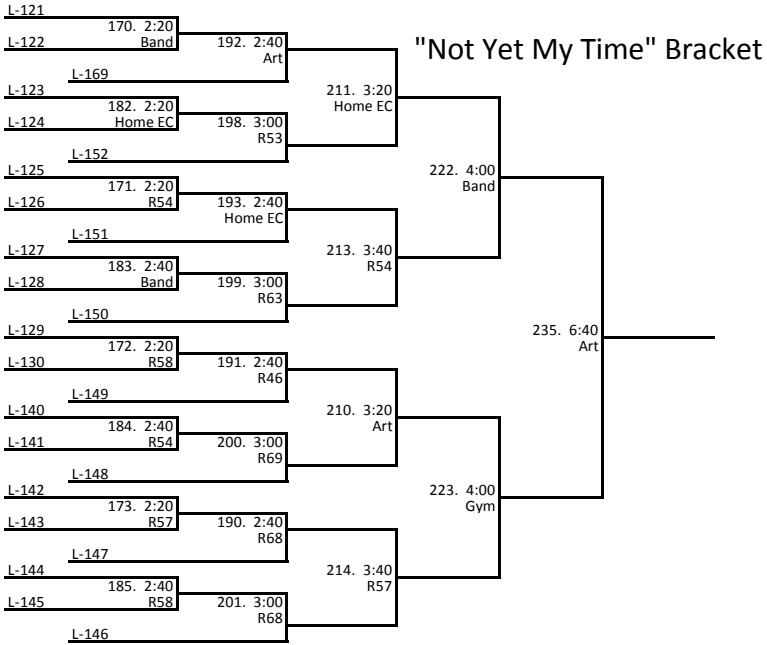

Staff Room Assignments

West Liberty 1 -	Band Rm
West Liberty 2 -	R57
Northwest 1 -	Home EC
Northwest 2 -	R68
Northwest 3 -	R46
Wayne Co 1 -	R53
Wayne Co 2 -	R50
ACC 1 -	Art Rm
ACC 2 -	R63
ACC 3 -	R54
ACC 4 -	R58
ACC 5 -	R69
ACC 6 -	R45