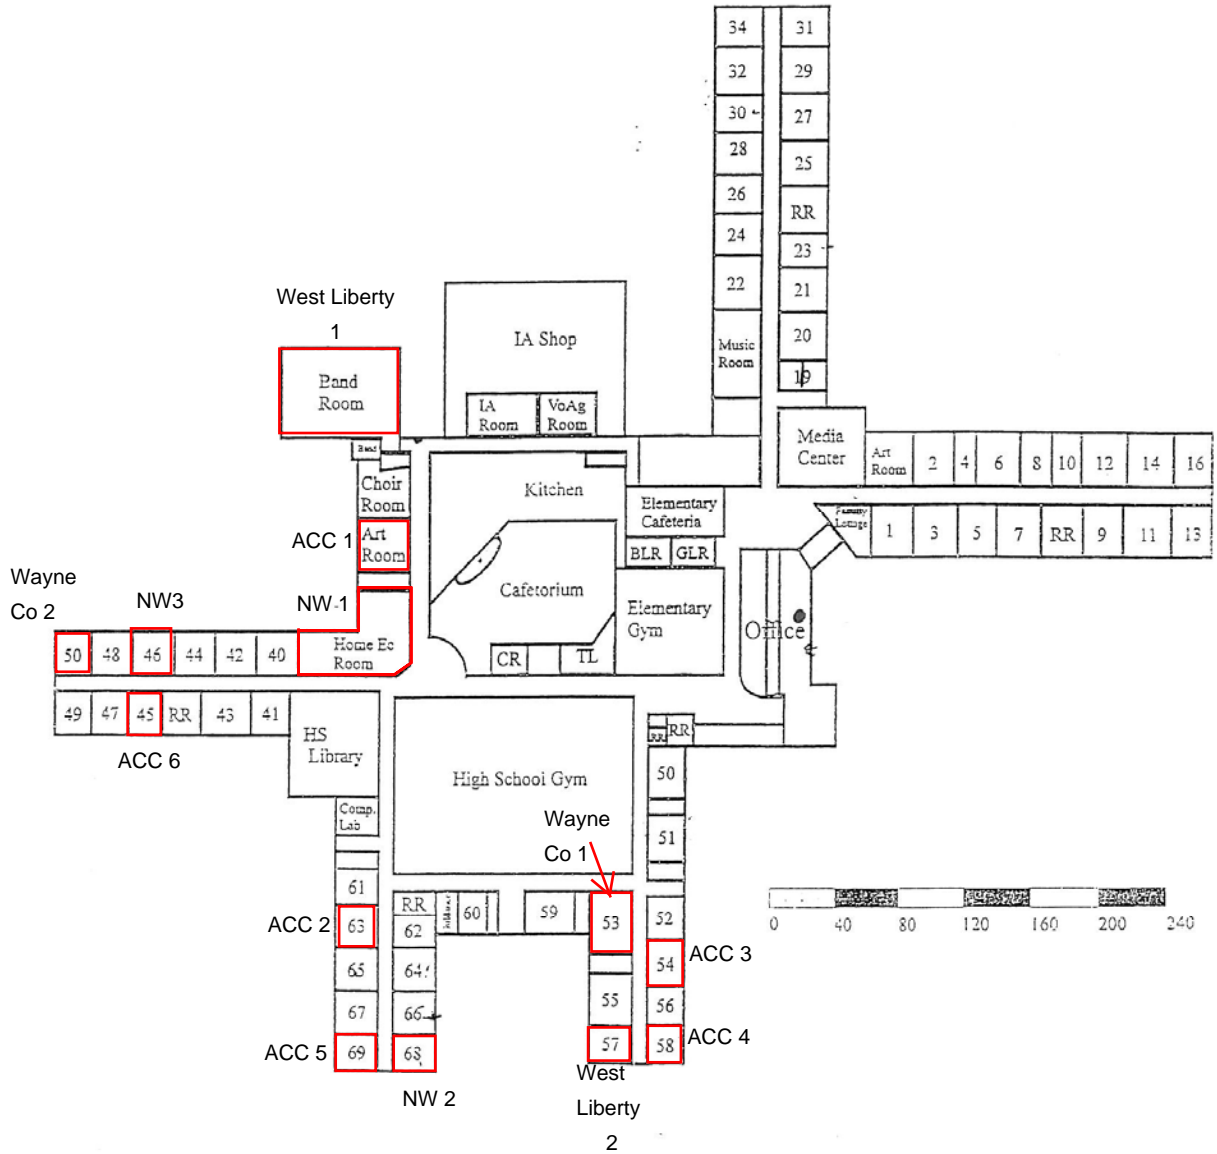

West Liberty-Salem School