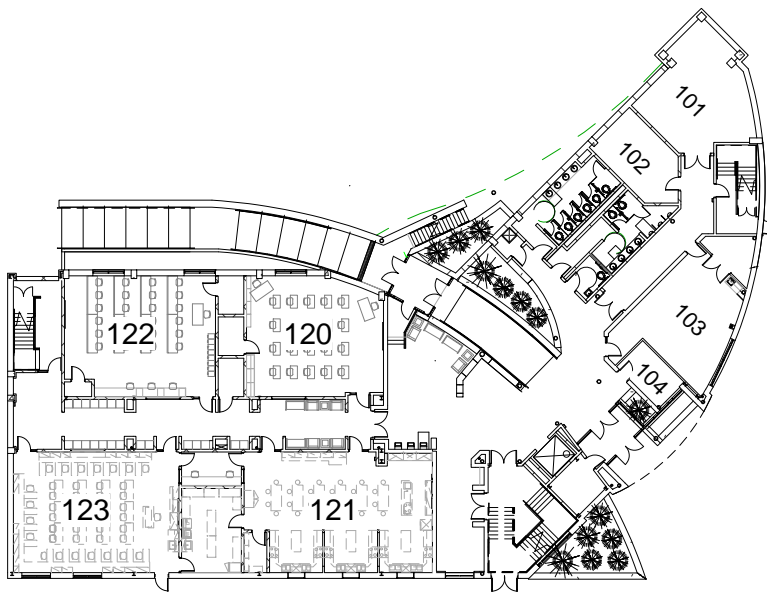

March 20, 2011

Rutt Academic Ctr

- Room 220
- Room 223
- Room 224
- Room 227
- Room 320

P - Parking Areas

Fine Arts Ctr

Music Room

Classroom Bldg

Cafeteria

- Room M113
- Room M115
- Room M118

The Gathering Area

Lancaster Mennonite School - Campus Map - ACC Quizzing Locations
No Parking Along Curbs

FIRST FLOOR PLAN

SECOND FLOOR PLAN

THIRD FLOOR PLAN