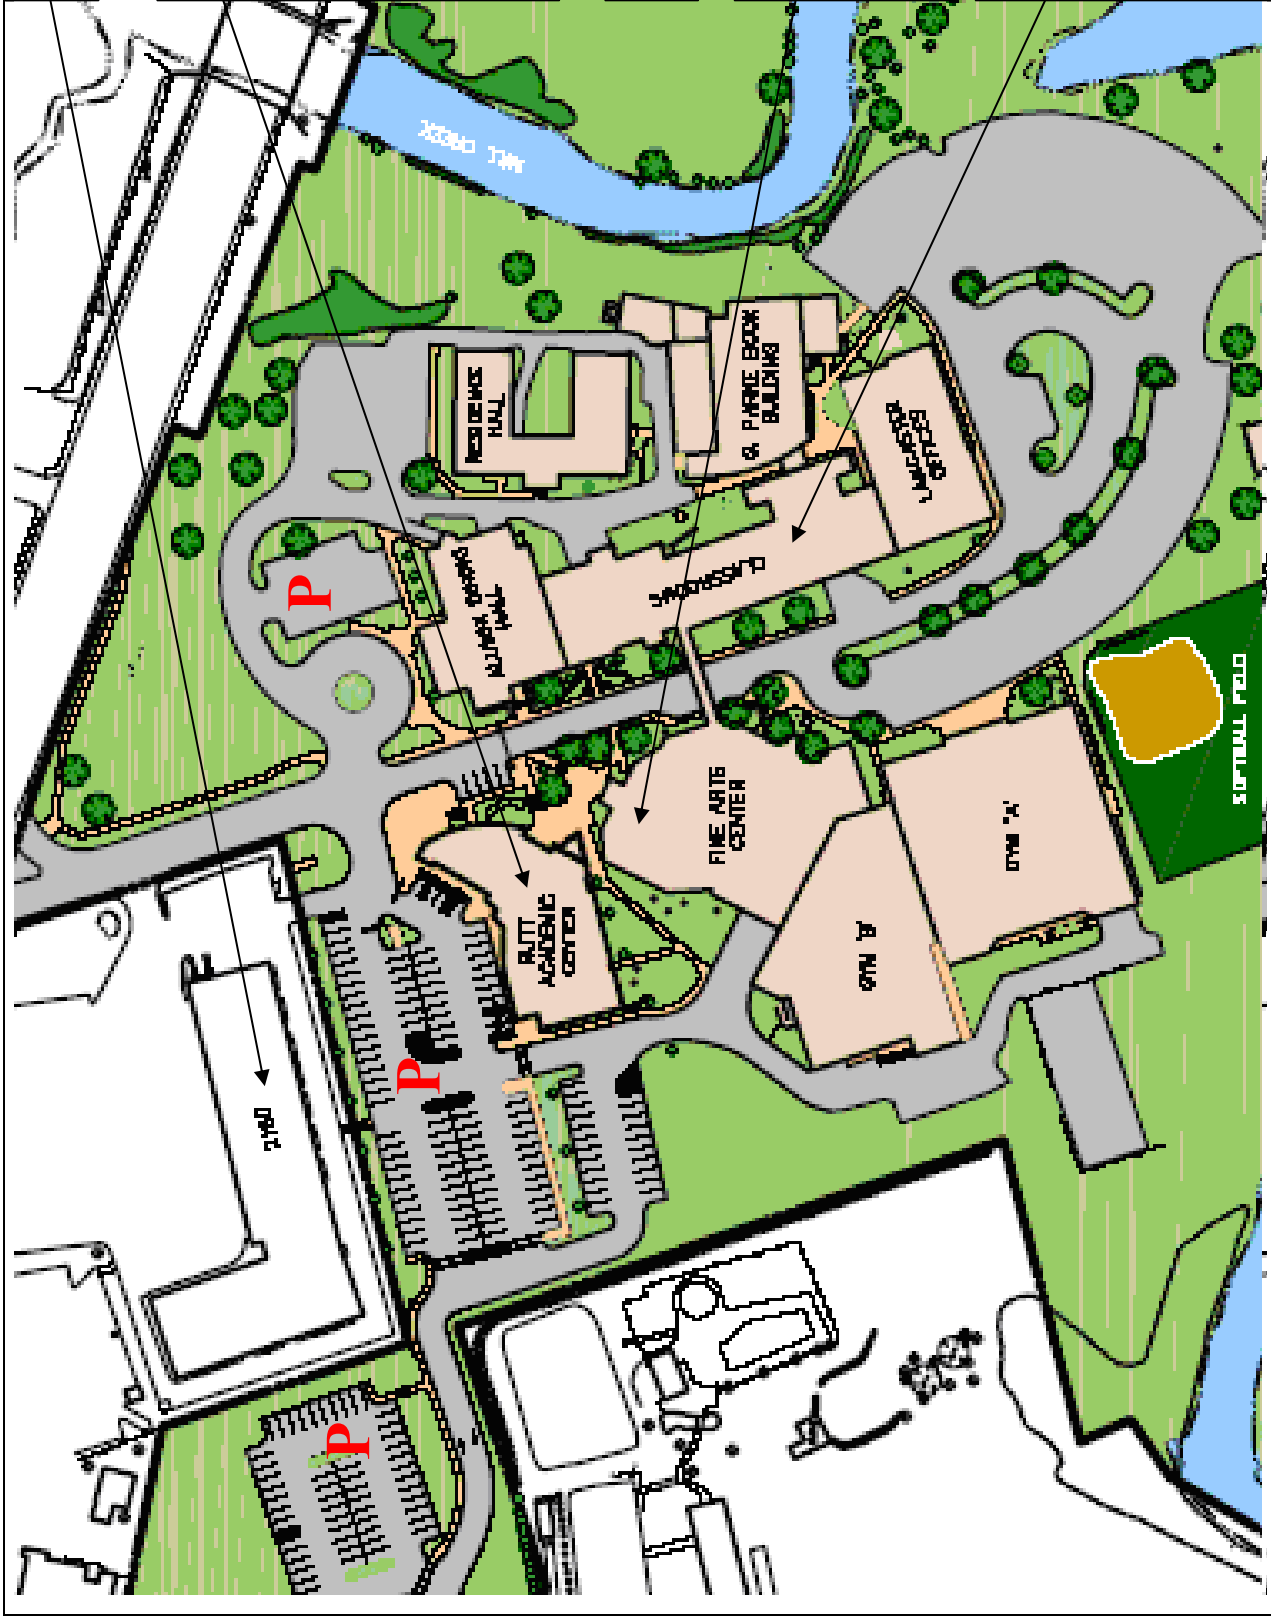

Rutt Academic Ctr

- Room 220
- Room 223
- Room 224
- Room 227
- Room 320

P - Parking Areas

Fine Arts Ctr

Music Room

Classroom Bldg

Cafeteria

- Room M113
- Room M115
- Room M118

The Gathering Area

Lancaster Mennonite School - Campus Map - ACC Quizzing Locations
No Parking Along Curbs