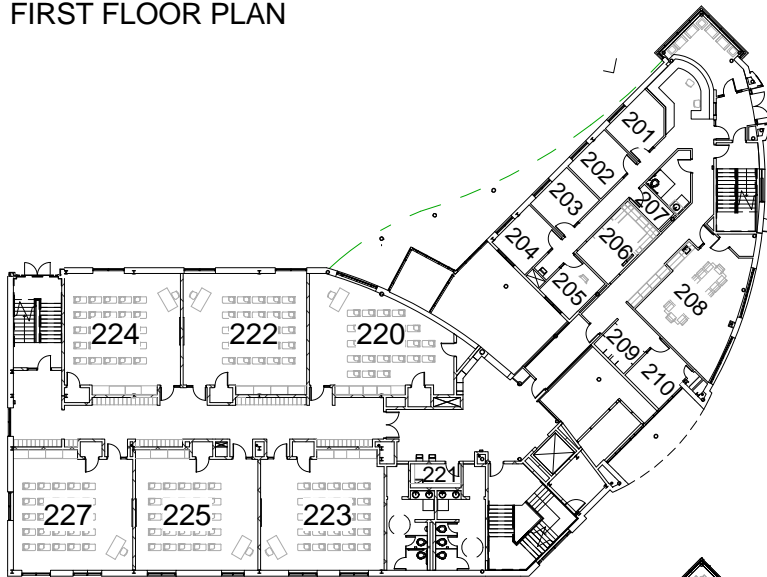

March 20, 2011

Rutt Academic Ctr

- Room 220
- Room 223
- Room 224
- Room 227
- Room 320

P - Parking Areas

Fine Arts Ctr

Music Room

Classroom Bldg

Cafeteria

- Room M113
- Room M115
- Room M118

The Gathering Area

Lancaster Mennonite School - Campus Map - ACC Quizzing Locations
No Parking Along Curbs

FIRST FLOOR PLAN

SECOND FLOOR PLAN

THIRD FLOOR PLAN