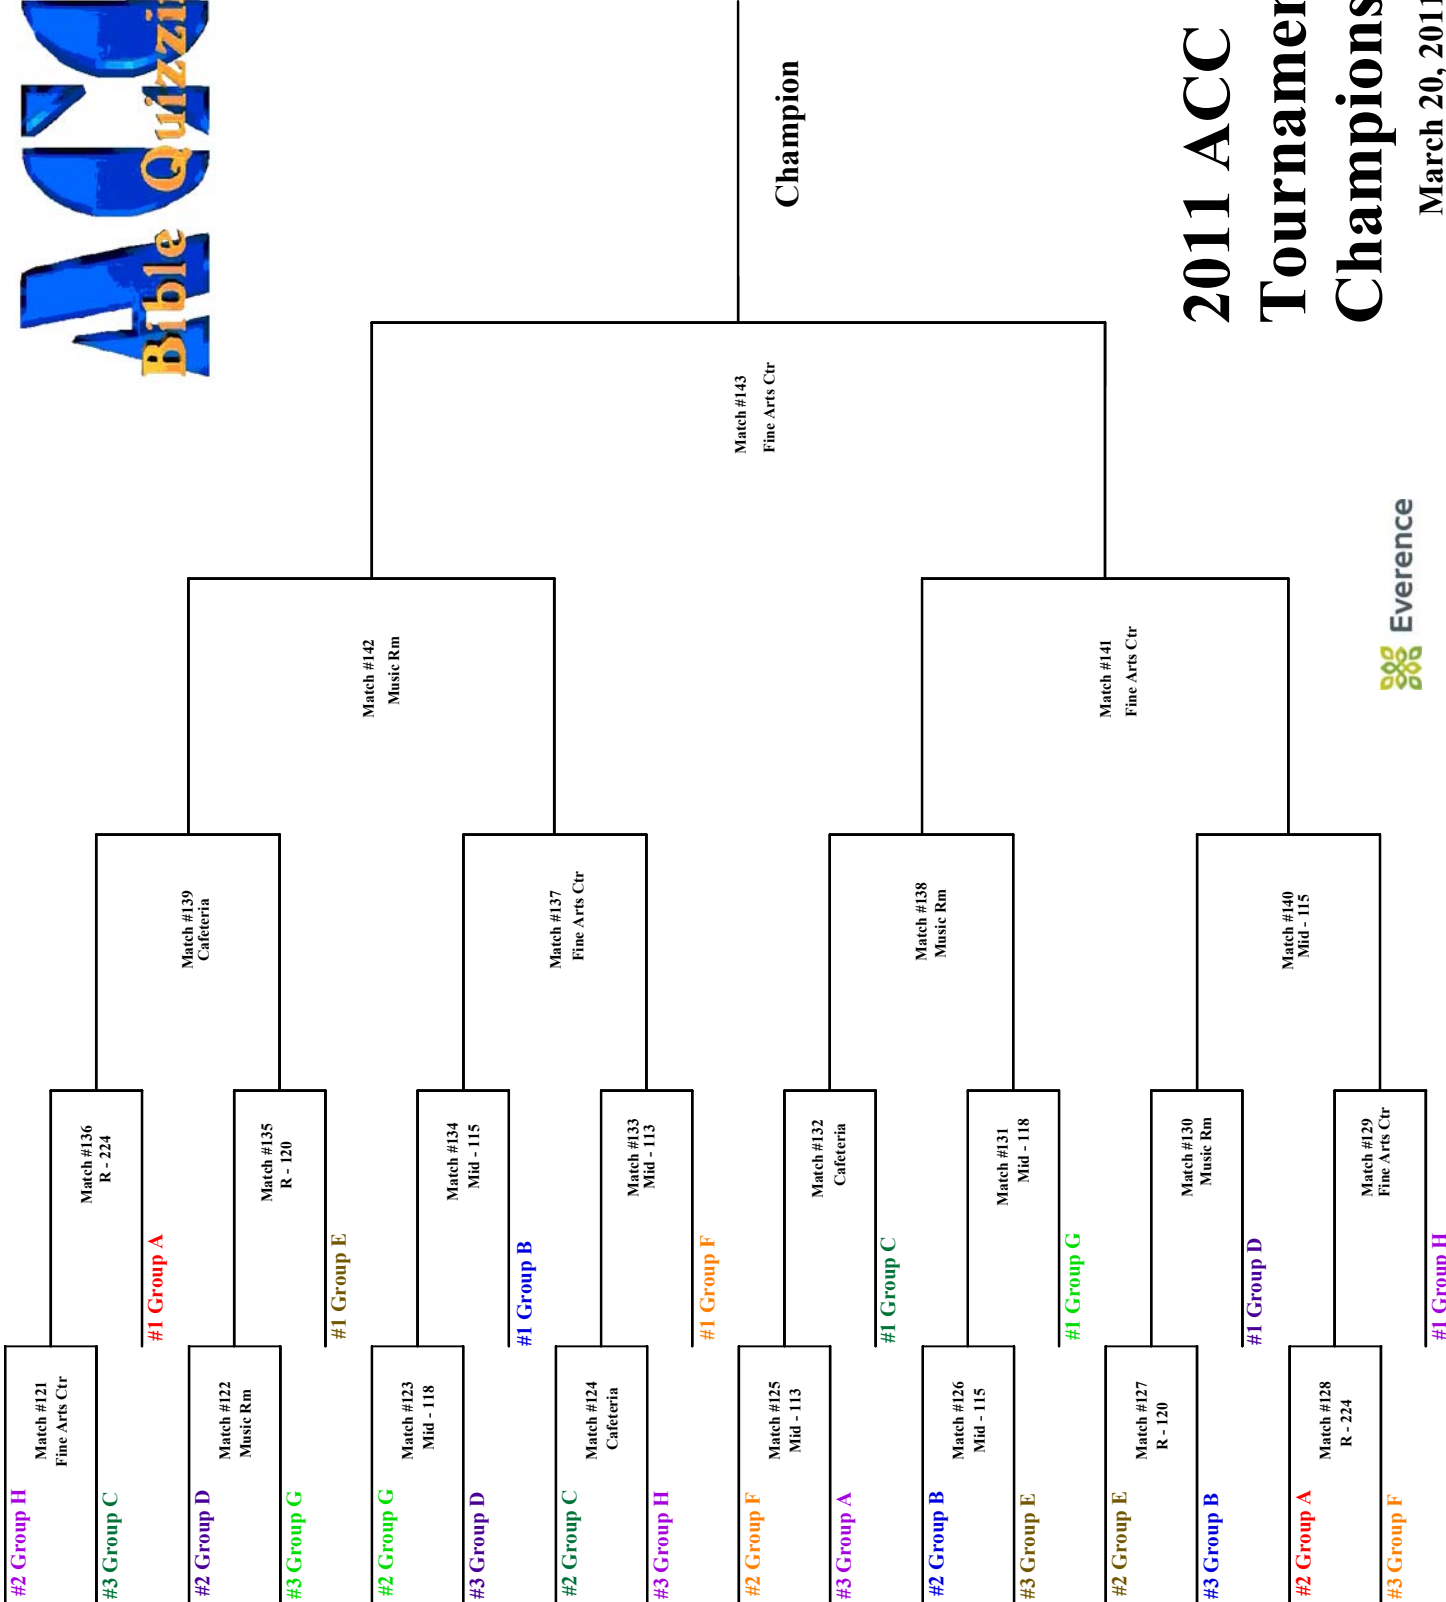

Lancaster Mennonite School, Lancaster, PA

3/16/2011

Time	Match #	Room	Team	vs	Team
3:40	81	Mid - 118	Weaverland 3	vs	Forest Hills
	82	Mid - 113	Strasburg 1	vs	Petra 1
	83	Mid - 115	Ephrata	vs	Maple Grove
	84	Music Rm	Bowmansville 3	vs	Bye
	85	Cafeteria	Hinkletown 1	vs	Bowmansville 2
	86	R - 120	Slate Hill 2	vs	Hope Nations
	87	R - 223	Hinkletown 3	vs	Goods
Set 9	88	R - 224	Weaverland 2	vs	Hinkletown 5
	89	R - 227	Media 2	vs	E-Town 1
	90	R - 320	Ridgeview 1	vs	Gehmans 2

4:00	91	Mid - 118	E-Town 3	vs	Weaverland 3
	92	Mid - 113	Media 1	vs	Living Rock 1
	93	Mid - 115	Grace & Truth	vs	Forest Hills
	94	Music Rm	Strasburg 2	vs	Timberline 2
	95	Cafeteria	E-Town 2	vs	Bowmansville 1
	96	R - 120	Petra 2	vs	Zion 1
	97	R - 223	Hope Comm	vs	Living Rock 2
Set 10	98	R - 224	Blains-Cones	vs	Zion 2
	99	R - 227	Weaverland 1	vs	Hinkletown 4
	100	R - 320	Petra 5	vs	Hinkletown 2

4:20	101	Mid - 118	Grace & Truth	vs	Blains-Cones
	102	Mid - 113	E-Town 3	vs	Zion 2
	103	Mid - 115	River Corner	vs	Parkesburg 2
	104	Music Rm	Timberline 2	vs	Living Rock 1
	105	Cafeteria	Petra 4	vs	Gehmans 1
	106	R - 120	Zion 1	vs	Media 1
	107	R - 223	Timberline 1	vs	Landisville
Set 11	108	R - 224	Slate Hill 1	vs	Parkesburg 1
	109	R - 227	Strasburg 2	vs	Petra 2
	110	R - 320	Weaverland 1	vs	Petra 3

4:40	111	Mid - 118	Hinkletown 4	vs	Ridgeview 2
	112	Mid - 113	Ridgeview 1	vs	Hope Nations
	113	Mid - 115	Goods	vs	E-Town 1
	114	Music Rm	Hinkletown 1	vs	Slate Hill 2
	115	Cafeteria	Weaverland 2	vs	Bye
	116	R - 120	Petra 1	vs	Hinkletown 5
	117	R - 223	Media 2	vs	Maple Grove
Set 12	118	R - 224	Strasburg 1	vs	Bowmansville 3
	119	R - 227	Bowmansville 2	vs	Gehmans 2
	120	R - 320	Ephrata	vs	Hinkletown 3

Round 1	121	Fine Arts
	122	Music Rm
	123	Mid - 118
	124	Cafeteria
	125	Mid - 113
	126	Mid - 115
	127	R - 120
	128	R - 224

Round 2	129	Fine Arts
	130	Music Rm
	131	Mid - 118
	132	Cafeteria
	133	Mid - 113
	134	Mid - 115
	135	R - 120
	136	R - 224

Round 3	137	Fine Arts
	138	Music Rm
	139	Cafeteria
	140	Mid - 115

Round 4	141	Fine Arts
	142	Music Rm

Round 5	
	2011
	ACC
	Tournament
	Championship
	Match
	143
	Fine Arts

2011 ACC Tournament Championship

March 20, 2011